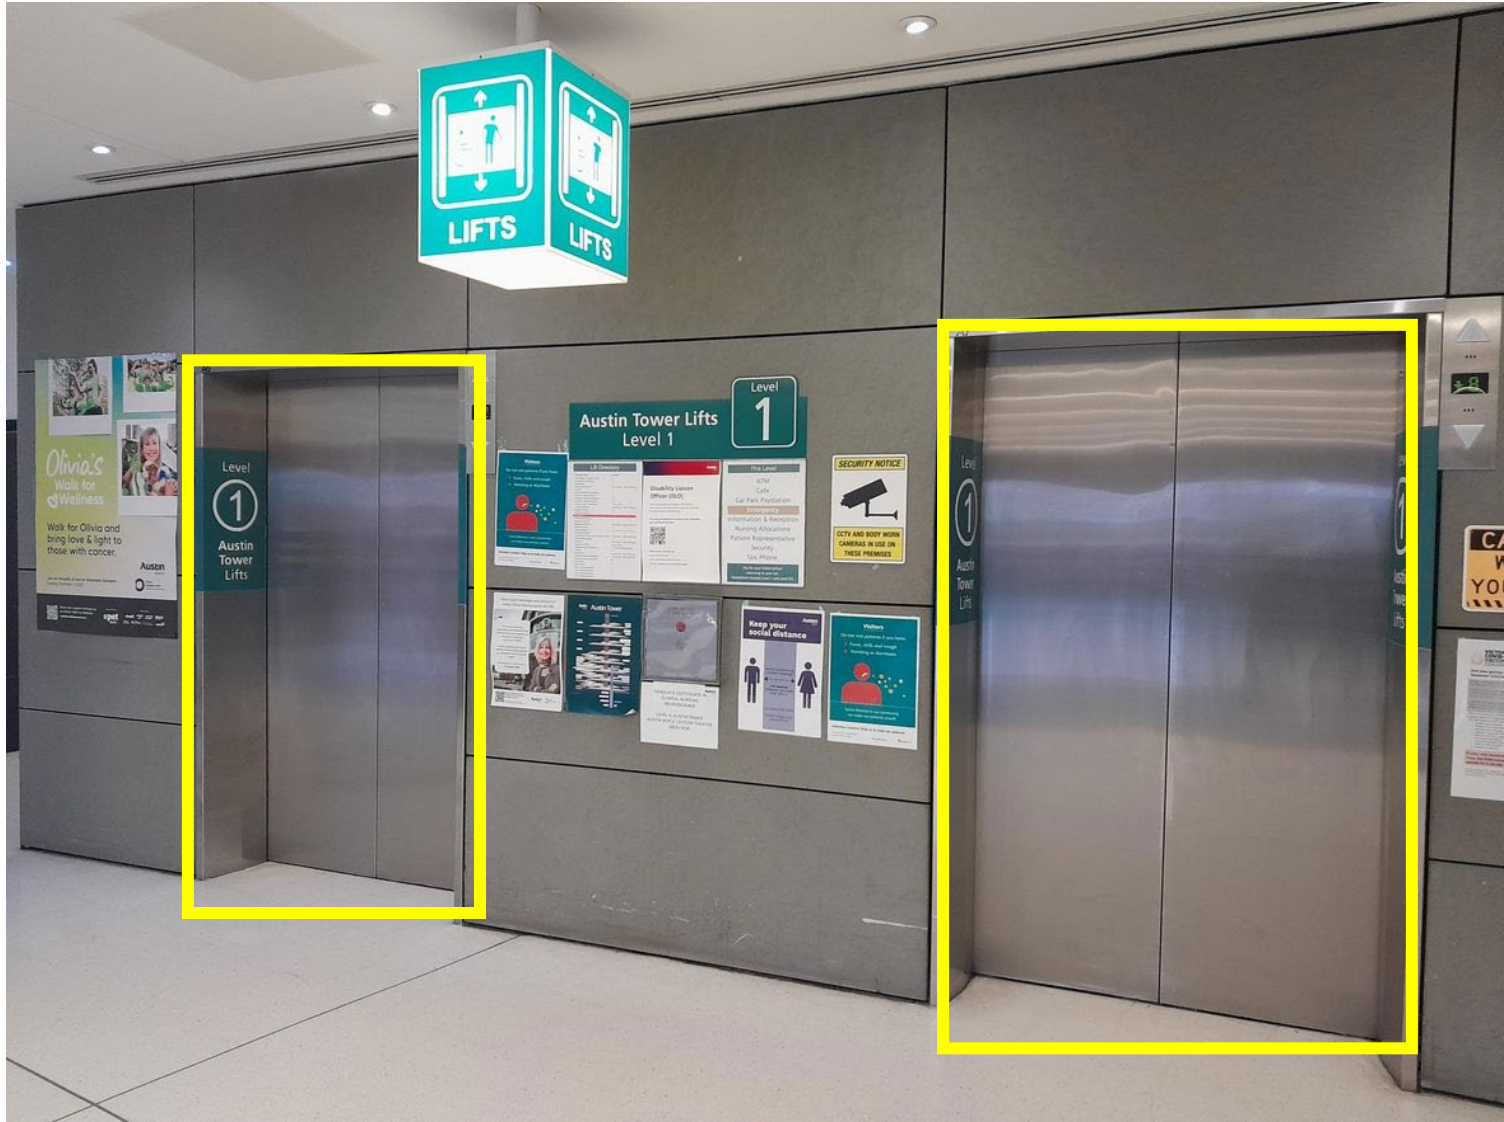

# Going to Cardiology

Social Script (Simple Language Version)

# Hospital doors

Mask  
Lift to level 5

Wait

Bed  
Wait

Sleep

Procedure

Wake up